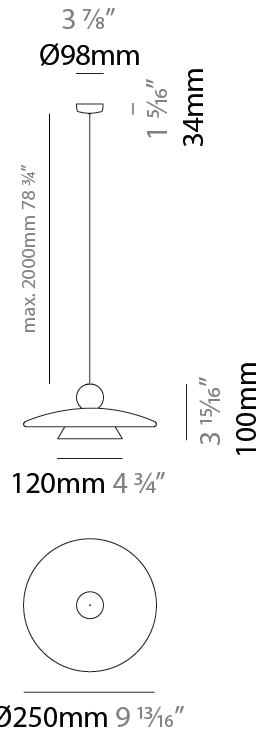

ILLA SUSPENSION

D111208-

base number Color
Temperature

1. To build a product code in our configurator select the specify button on the base model # product page
2. To build a manual product code on this datasheet choose from the options listed below in blue font and add the suffix to the base model #

GENERAL

Series: Illa
Partner: Ole
Division: Design
Installation: Suspension
Product Type: Pendant
Mounting Location: Ceiling
Light Distribution: Direct / Indirect

PHYSICAL

Shape: Round
Diameter (mm): 250
Diameter (in): 9 ¹³/₁₆
Height (mm): 100
Height (in): 3 ¹⁵/₁₆
Max. Overall Height (mm): 2100
Max. Overall Height (in): 92 ¹¹/₁₆
Diffuser: PMMA - Opal
Fixture Finish: EGR
Holder Finish: WHI
Fixture Material: Fabric Cord / Metal
Primary Material: Fabric - Recycled
Cable Details: 2000mm/78 3/4" Black Cable

ELECTRICAL

Lamp Type: LED
Input Wattage (W): 8
Total Output Wattage (W): 8
Input Voltage (V): 120

LED

Color Temperature (°K): 2700 / 3000 / 4000
Nominal Lumen (lm): 319 / 345 / 360
CRI: >90 CRI
Lamp Life (hrs): 50000

OPTICAL

RATINGS AND CERTIFICATIONS

Certified By: Certified for North American Standards
IP rating: IP20

PROJECT
TYPE
SPECIFIER
QUANTITY
DATE