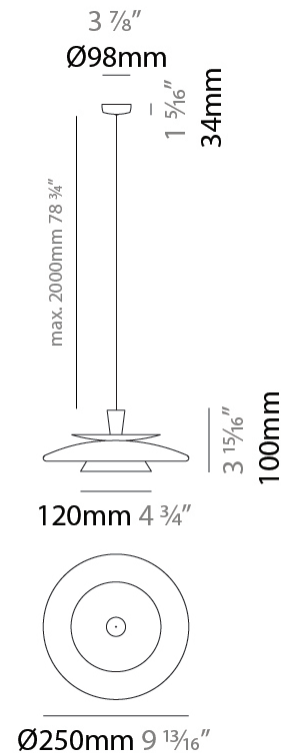

ILLA SUSPENSION

D111212-

base number _____ Color _____
Temperature _____

1. To build a product code in our configurator select the specify button on the base model # product page
2. To build a manual product code on this datasheet choose from the options listed below in blue font and add the suffix to the base model #

GENERAL

Series: Illa _____
Partner: Ole _____
Division: Design _____
Installation: Suspension _____
Product Type: Pendant _____
Mounting Location: Ceiling _____
Light Distribution: Direct / Indirect _____

PHYSICAL

Shape: Round _____
Diameter (mm): 250 _____
Diameter (in): 9 ¹³/₁₆ _____
Height (mm): 100 _____
Height (in): 3 ¹⁵/₁₆ _____
Max. Overall Height (mm): 2100 _____
Max. Overall Height (in): 92 ¹¹/₁₆ _____
Diffuser: PMMA - Opal _____
Fixture Finish: EGR _____
Holder Finish: WHI _____
Fixture Material: Fabric Cord / Metal _____
Primary Material: Fabric - Recycled _____
Cable Details: 2000mm/78 3/4" Black Cable _____

ELECTRICAL

Lamp Type: LED _____
Input Wattage (W): 8 _____
Total Output Wattage (W): 8 _____
Input Voltage (V): 120 _____

LED

Color Temperature (°K): 2700 / 3000 / 4000 _____
Nominal Lumen (lm): 319 / 345 / 360 _____
CRI: >90 CRI _____
Lamp Life (hrs): 50000 _____

OPTICAL

RATINGS AND CERTIFICATIONS

Certified By: Certified for North American Standards _____
IP rating: IP20 _____

PROJECT
TYPE
SPECIFIER
QUANTITY
DATE